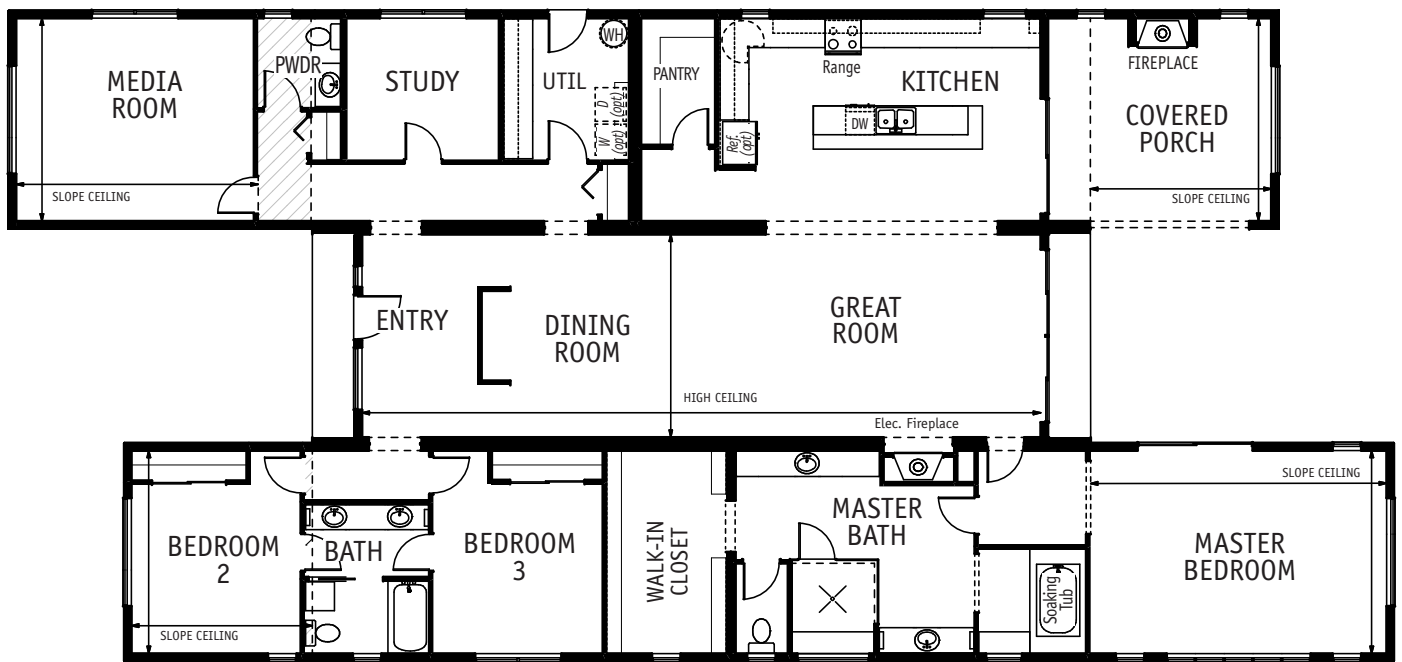

*Leschi* ~ CONTEMPORARY SERIES

3 BR | 2.5 BA | MEDIA ROOM | 3120 SQ. FT.

**THE LESCHI**, the newest and largest of our Contemporary Series, is spectacular with its soaring ceilings. The 3120 square foot home has three bedrooms and two and a half baths and a versatile covered porch with fireplace—perfect for entertaining and family gatherings.