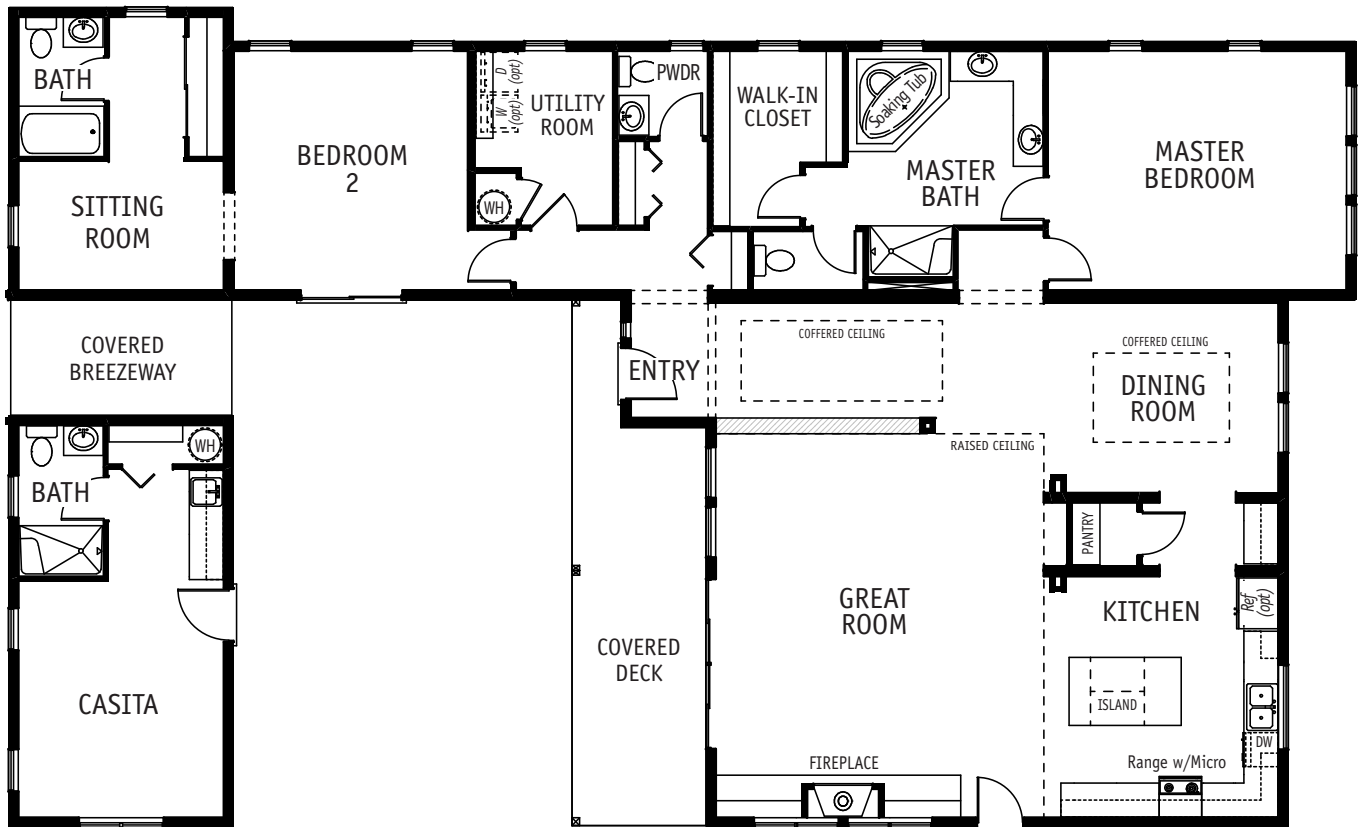

## Madison Park ~ COURTYARD SERIES

2 BR | 3.5 BA | CASITA | 2615 SQ. FT.

**ENTERTAIN IN THE MADISON PARK.** The enclosed courtyard and attractive "Casita" is sure to impress your guests. The entry is wide and inviting and the master suite includes a spacious master bath and closet.